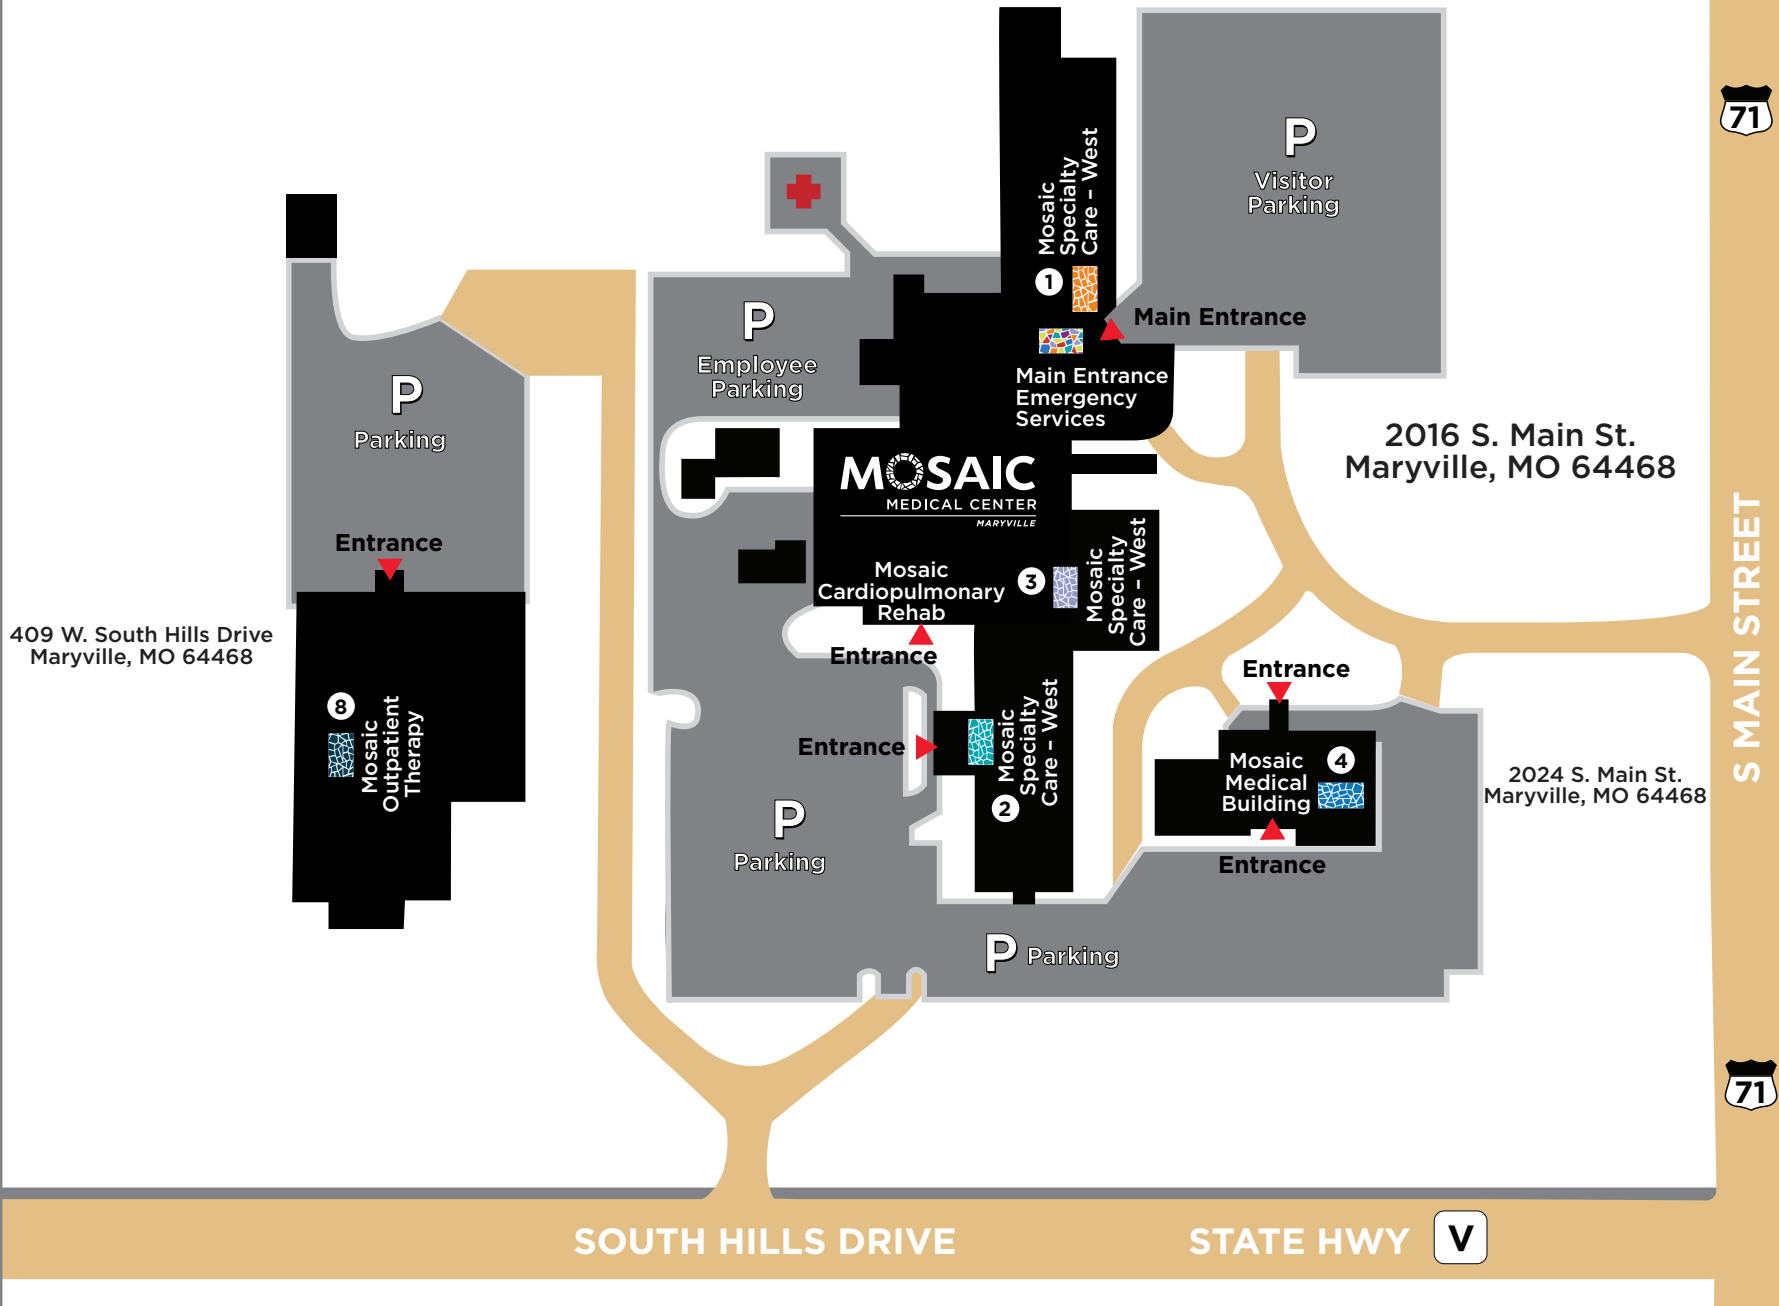

Mosaic Medical Center - Maryville

myMLC.com/Maryville

SOUTH HILLS DRIVE

STATE HWY **V**

Mosaic Medical Center – Maryville

myMLC.com/Maryville

LOCATIONS	
1	Mosaic Specialty Care – West Orthopedic and Sports Medicine General Surgery
2	Mosaic Specialty Care – West Family Care Women’s Health Cardiology
3	Mosaic Specialty Care – West Cancer Care Podiatry
4	Mosaic Medical Building Outpatient Specialty Wound Care
5	Mosaic Specialty Care – East Specialty Services
6	Mosaic Specialty Care – East Behavioral Health
7	Mosaic Specialty Care – East Walk-In Clinic
8	Mosaic Outpatient Therapy

S MAIN STREET